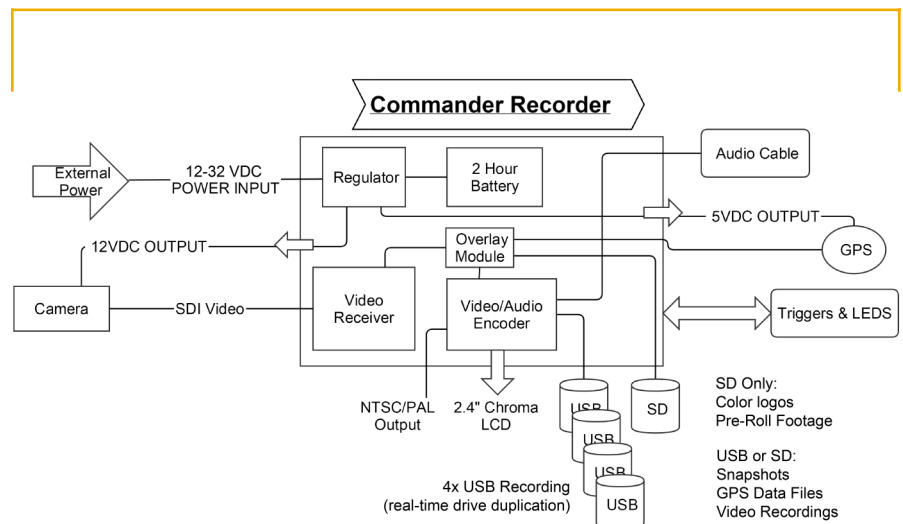

▶ FUNCTIONAL DIAGRAM

RUGGED
VIDEO

RUGGED
VIDEO
OCEANIA
Formerly Extreme VisionZ Ltd.

Rugged Video LLC
Cedarburg, WI, USA

Phone: 262-208-8782
E-mail: sales@ruggedvid.com
Web: <http://ruggedvid.com>