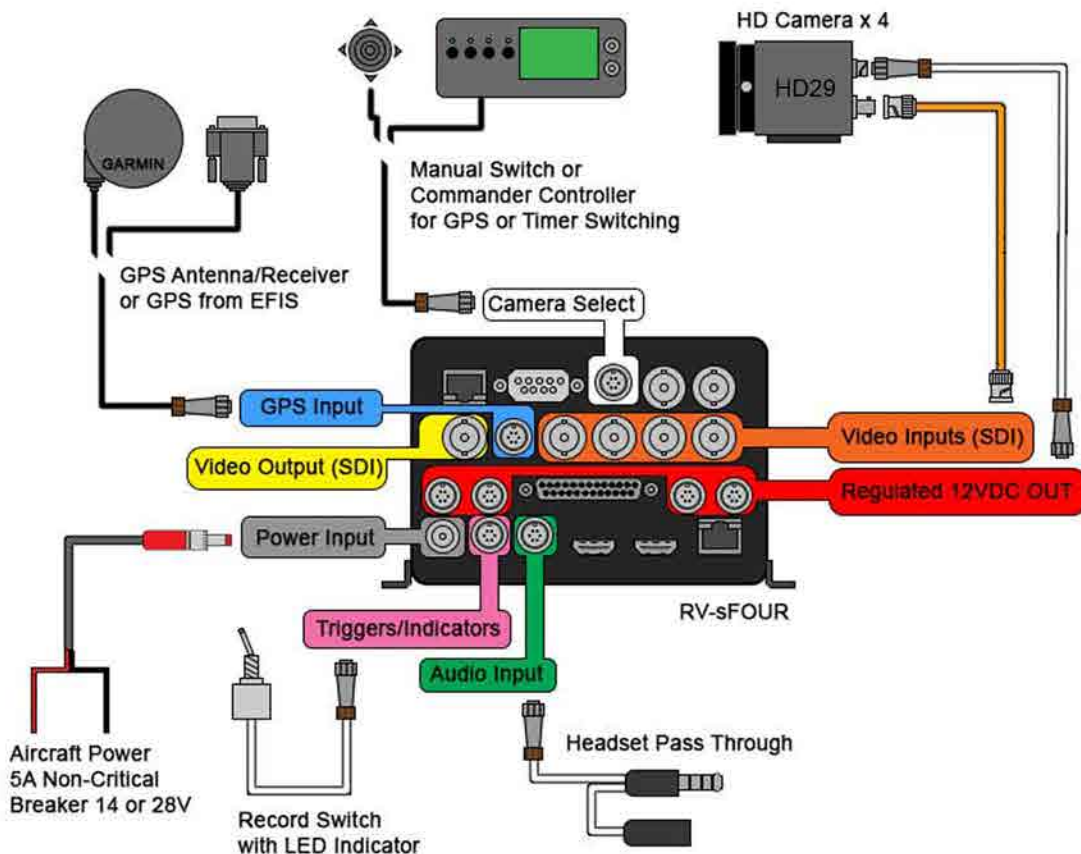

SYSTEM

RV-sFOUR
Recorder/Switcher