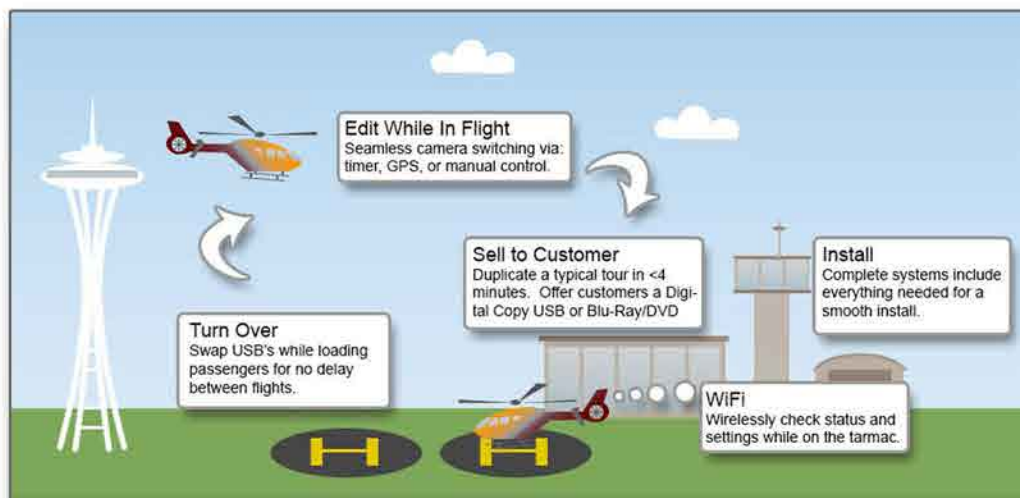

WORK FLOW

RUGGED
VIDEO

Rugged Video LLC
10555 N. Port Washington Rd.
Mequon, WI 53092
USA

(414) 399-3370
www.ruggedvid.com