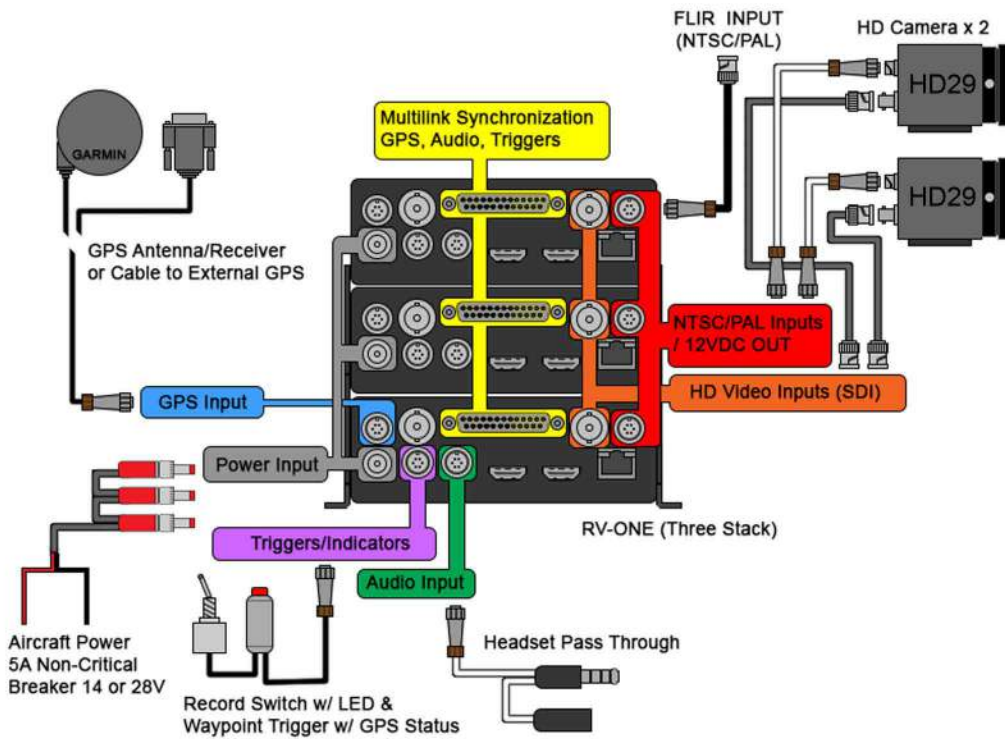

## Geo-Simple

Rugged Video offers a complete geospatial recording system to capture multiple channels of SD and/or HD video with robust GPS data. Based around the **RV-ONE**, units are available in configurable one, two, or three channel systems to record cameras from multi-sensor gimbals or fixed cameras like the HD29. GPS data is synchronized with the video as a companion file for playback in almost any geospatial software solution.

### FEATURES

- Record One, Two, or Three SD or HD Video Channels.
- Use Existing GPS or the Included Antenna/Receiver.
- Multiple Record Triggers and Optional Waypoint Trigger.
- Records Standard .AVI Video Files, .GPX, and .KML Data Files
- Offered with Line Vision Software Packages for Synchronous Video/Map Viewing.

### WORK FLOW

## SYSTEM

RV-ONE  
HD Geospatial Recorder  
(FRONT)

RV-ONE  
HD Geospatial Recorder  
(BACK)

HD29  
High Definition Camera

Recorder	RV-ONE (Three Stack with Multi-Link)
Cameras	Up to 3 x SDI, HDMI/DVI, or NTSC/PAL Inputs (Shown with HD29 Micro Box Camera and FLIR Input)
Audio	Helicopter Headset Adapter Cable (U174) or GA Headset Adapter Cable or Custom Audio Cable
Triggers	Record and Waypoint Trigger Record, Fault, and GPS LED Indicators
Power	External Power Cable Input (10-32VDC Nominal, 6-36V MAX)
GPS	1Hz or 5Hz Garmin 18X Antenna/Receiver or Custom Cable (EFIS, Flight Deck, External GPS)
Multi-Link	Link up to Three Units Synchronize: Triggers, Audio, and GPS