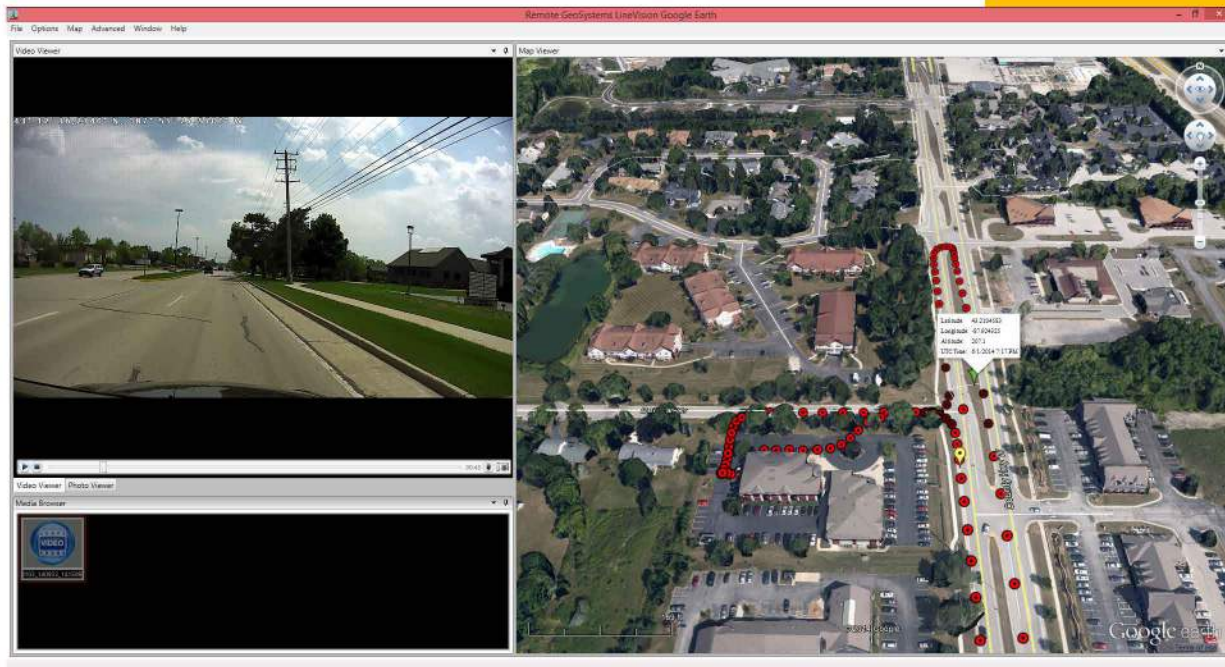

## SYSTEM

RV-ONE  
HD Geospatial Recorder  
(FRONT)

RV-ONE  
HD Geospatial Recorder  
(BACK)

HD29  
High Definition Camera

Recorder	RV-ONE (Three Stack with Multi-Link)
Cameras	Up to 3 x SDI, HDMI/DVI, or NTSC/PAL Inputs (Shown with HD29 Micro Box Camera and FLIR Input)
Audio	Helicopter Headset Adapter Cable (U174) or GA Headset Adapter Cable or Custom Audio Cable
Triggers	Record and Waypoint Trigger Record, Fault, and GPS LED Indicators
Power	External Power Cable Input (10-32VDC Nominal, 6-36V MAX)
GPS	1Hz or 5Hz Garmin 18X Antenna/Receiver or Custom Cable (EFIS, Flight Deck, External GPS)
Multi-Link	Link up to Three Units Synchronize: Triggers, Audio, and GPS

## SOFTWARE

**RV-ONE** recorders are compatible with most geospatial software solutions. For customers looking to upgrade their existing software, or add new software Rugged Video offers the complete Line Vision product line.

- Display Multiple Channels of SD and HD Video.
- View 2D or 3D Flight Path with Waypoint Highlights
- Click Points on the Map to Advance the Video.
- Capture Screen Shots for Emailing to Clients.
- Import Still Images and Other Geospatial Data
- Save Multiple Assets as a Video/Data Package for Transfer to Clients.

Waypoint on Path

Snapshot from Video  
(Coordinates Overlaid on Video)