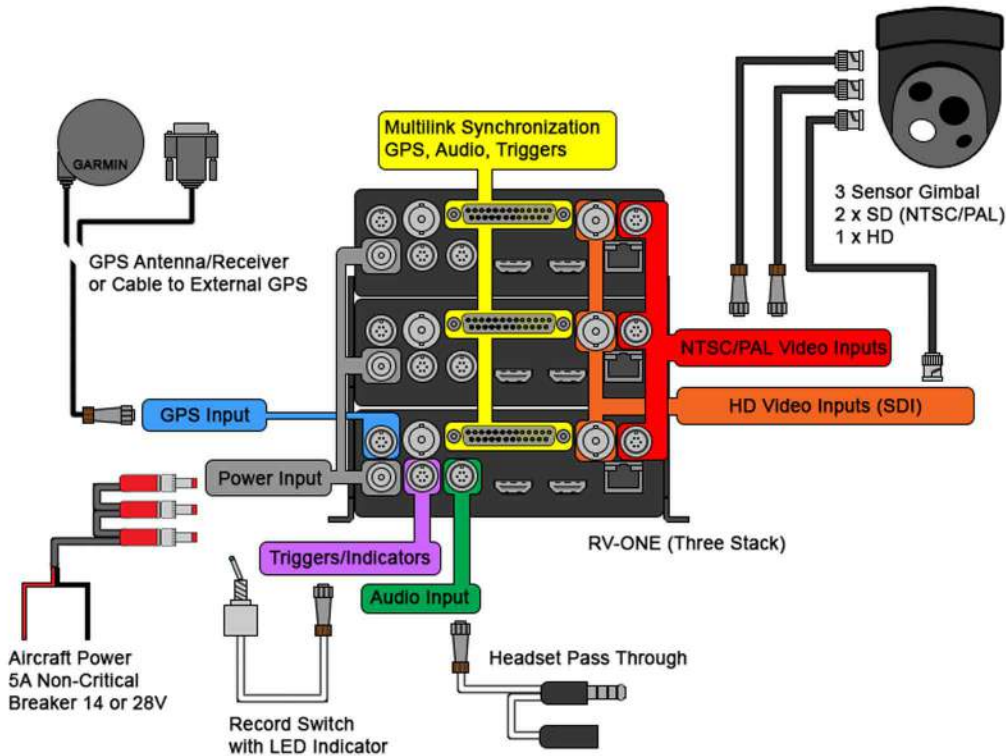

### WORK FLOW

## SYSTEM

RV-ONE  
HD Recorder  
(FRONT)

RV-ONE  
HD Recorder  
(BACK)

Recorder	RV-ONE (Three Stack with Multi-Link)
Cameras	Up to 3 x SDI, HDMI/DVI, or NTSC/PAL Inputs (Shown with Multi-Sensor Gimbal)
Audio	Helicopter Headset Adapter Cable (U174) or GA Headset Adapter Cable or Custom Audio Cable
Triggers	Record Trigger Record, Fault, and GPS LED Indicators
Power	External Power Cable Input (10-32VDC Nominal, 6-36V MAX)
GPS	1Hz or 5Hz Garmin 18X Antenna/Receiver or Custom Cable (EFIS, Flight Deck, External GPS)
Multi-Link	Link up to Three Units Synchronize: Triggers, Audio, and GPS