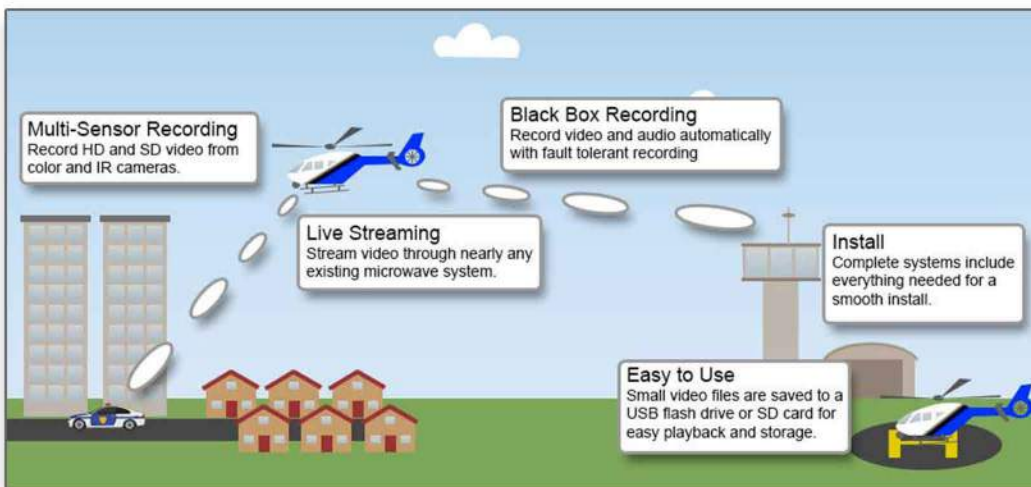

WORK FLOW

RUGGED VIDEO

Rugged Video LLC
10555 N. Port Washington Rd.
Mequon, WI 53092
USA

(414) 399-3370
www.ruggedvid.com