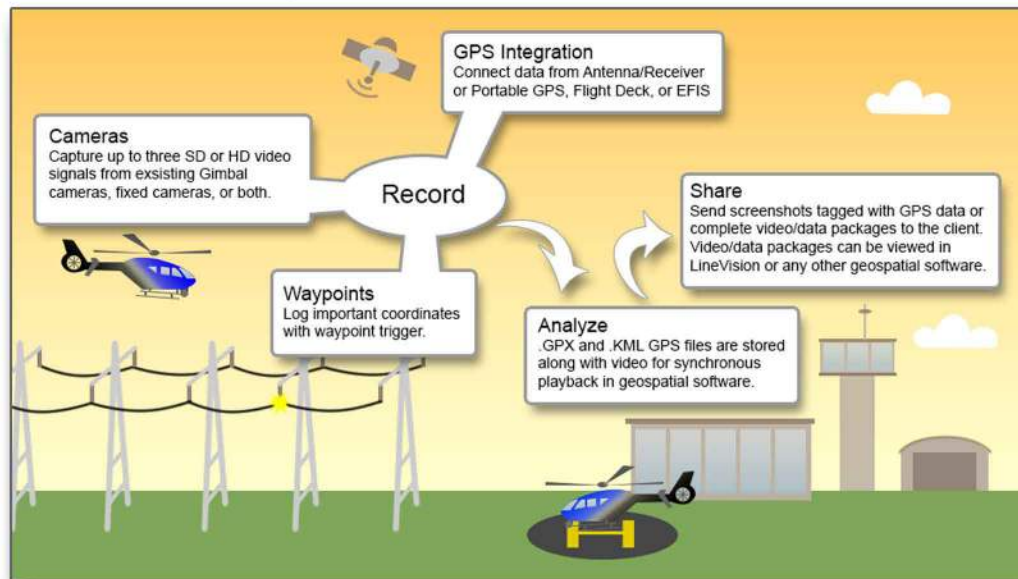

WORK FLOW

RUGGED VIDEO

Rugged Video LLC
10555 N. Port Washington Rd.
Mequon, WI 53092
USA

(414) 399-3370
www.ruggedvid.com