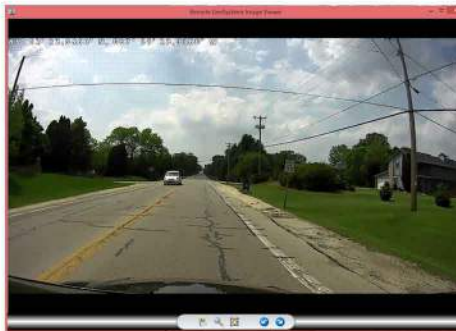

Snapshot from Video
(Coordinates Overlaid on Video)

RUGGED VIDEO

Rugged Video LLC
10555 N. Port Washington Rd.
Mequon, WI 53092
USA

(414) 399-3370
www.ruggedvid.com