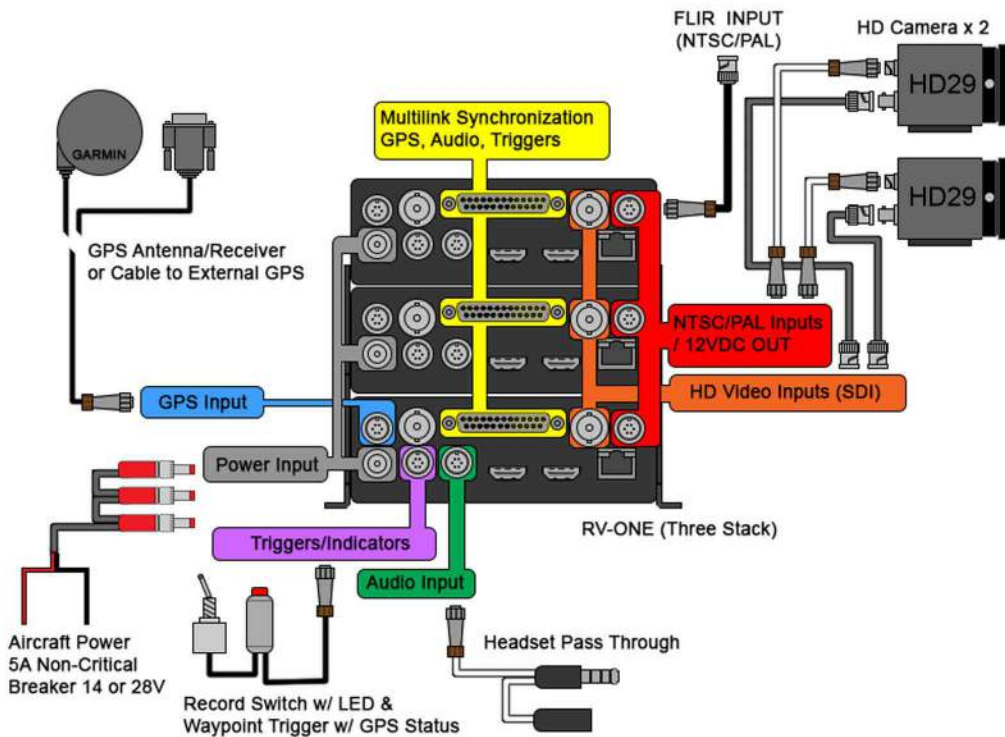

## Geo-Simple

Rugged Video offers a complete geospatial recording system to capture multiple channels of SD and/or HD video with robust GPS data. Based around the **RV-ONE**, units are available in configurable one, two, or three channel systems to record cameras from multi-sensor gimbals or fixed cameras like the HD29. GPS data is synchronized with the video as a companion file for playback in almost any geospatial software solution.

### FEATURES

- Record One, Two, or Three SD or HD Video Channels.
- Use Existing GPS or the Included Antenna/Receiver.
- Multiple Record Triggers and Optional Waypoint Trigger.
- Records Standard .AVI Video Files, .GPX, and .KML Data Files
- Offered with Remote GeoSystems LineVision Software Packages for Synchronous Video/Map Viewing.

### WORK FLOW

## SYSTEM

RV-ONE  
HD Geospatial Recorder  
(FRONT)

RV-ONE  
HD Geospatial Recorder  
(BACK)

HD29  
High Definition Camera

Recorder	RV-ONE (Three Stack with Multi-Link)
Cameras	Up to 3 x SDI, HDMI/DVI, or NTSC/PAL Inputs (Shown with HD29 Micro Box Camera and FLIR Input)
Audio	Helicopter Headset Adapter Cable (U174) or GA Headset Adapter Cable or Custom Audio Cable
Triggers	Record and Waypoint Trigger Record, Fault, and GPS LED Indicators
Power	External Power Cable Input (10-32VDC Nominal, 6-36V MAX)
GPS	1Hz or 5Hz Garmin 18X Antenna/Receiver or Custom Cable (EFIS, Flight Deck, External GPS)
Multi-Link	Link up to Three Units Synchronize: Triggers, Audio, and GPS