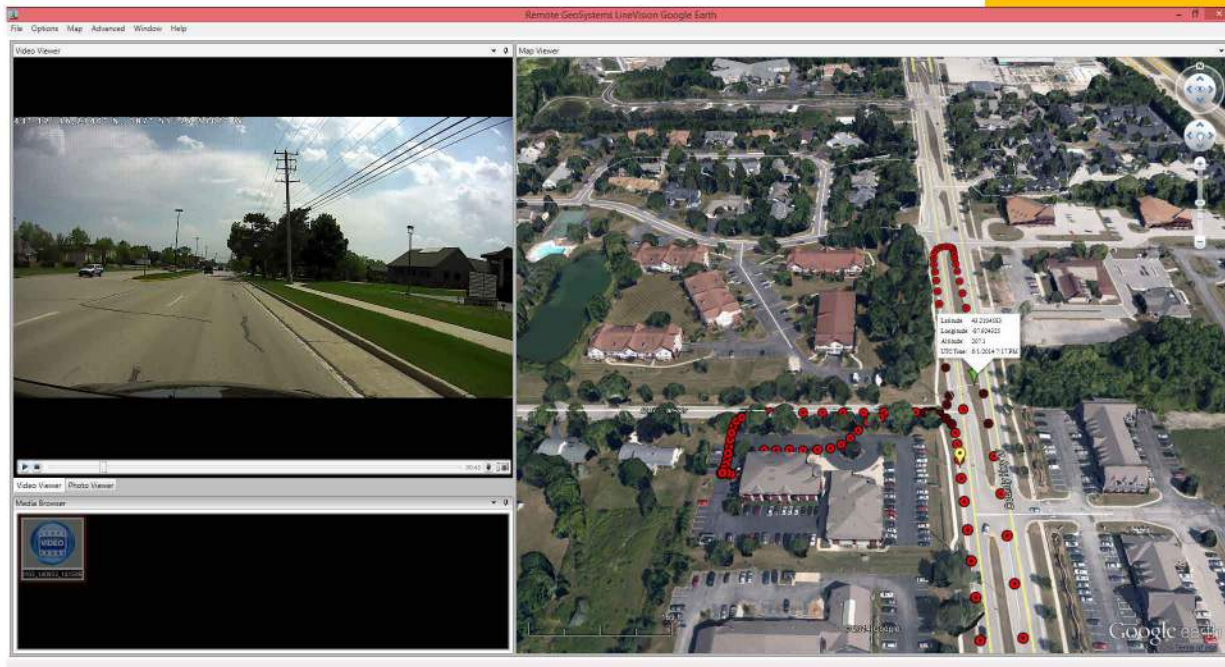

## SYSTEM

RV-ONE  
HD Geospatial Recorder  
(FRONT)

RV-ONE  
HD Geospatial Recorder  
(BACK)

HD29  
High Definition Camera

Recorder	RV-ONE (Three Stack with Multi-Link)
Cameras	Up to 3 x SDI, HDMI/DVI, or NTSC/PAL Inputs (Shown with HD29 Micro Box Camera and FLIR Input)
Audio	Helicopter Headset Adapter Cable (U174) or GA Headset Adapter Cable or Custom Audio Cable
Triggers	Record and Waypoint Trigger Record, Fault, and GPS LED Indicators
Power	External Power Cable Input (10-32VDC Nominal, 6-36V MAX)
GPS	1Hz or 5Hz Garmin 18X Antenna/Receiver or Custom Cable (EFIS, Flight Deck, External GPS)
Multi-Link	Link up to Three Units Synchronize: Triggers, Audio, and GPS

## SOFTWARE

**RV-ONE** recorders are compatible with most geospatial software solutions. For customers looking to upgrade their existing software, or add new software Rugged Video offers Remote GeoSystems LineVision Software.

- Display Multiple Channels of SD and HD Video.
- View 2D or 3D Flight Path with Waypoint Highlights
- Click Points on the Map to Advance the Video.
- Capture Screen Shots for Emailing to Clients.
- Import Still Images and Other Geospatial Data
- Save Multiple Assets as a Video/Data Package for Transfer to Clients.

Waypoint on Path

Snapshot from Video  
(Coordinates Overlaid on Video)