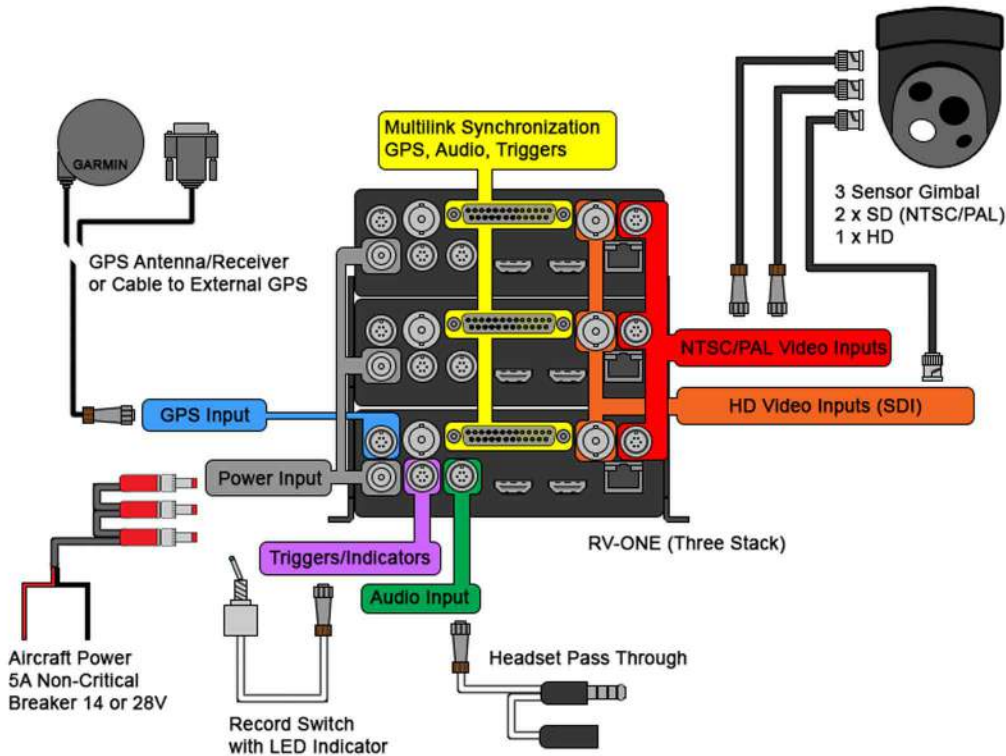

AIRBORNE LAW ENFORCEMENT

Reliable. Rugged. Easy to Use.

Rugged Video offers a complete audio/video recording system to capture SD and/or HD video from multi-sensor gimbals. Based around the **RV-ONE**, units are available in one, two, or three channel systems with cable sets available to plug-and-play with nearly any gimbal. Systems support black-box, hands free operation or manual recording. Advanced streaming options integrate with most microwave systems.

RV-ONE HD Recorder with
Optional HD29 Micro Box Camera

WORK FLOW

RUGGED VIDEO

Rugged Video LLC
10555 N. Port Washington Rd.
Mequon, WI 53092
USA

(414) 399-3370
www.ruggedvid.com

AIRBORNE LAW ENFORCEMENT

SYSTEM

RV-ONE
HD Recorder
(FRONT)

RV-ONE
HD Recorder
(BACK)

Recorder	RV-ONE (Three Stack with Multi-Link)
Cameras	Up to 3 x SDI, HDMI/DVI, or NTSC/PAL Inputs (Shown with Multi-Sensor Gimbal)
Audio	Helicopter Headset Adapter Cable (U174) or GA Headset Adapter Cable or Custom Audio Cable
Triggers	Record Trigger Record, Fault, and GPS LED Indicators
Power	External Power Cable Input (10-32VDC Nominal, 6-36V MAX)
GPS	1Hz or 5Hz Garmin 18X Antenna/Receiver or Custom Cable (EFIS, Flight Deck, External GPS)
Multi-Link	Link up to Three Units Synchronize: Triggers, Audio, and GPS

RUGGED
VIDEO

Rugged Video LLC
10555 N. Port Washington Rd.
Mequon, WI 53092
USA

(414) 399-3370
www.ruggedvid.com

COMPONENTS

RV-RVONE-BASE

Includes:

- 1 - RV-ONE Recorder
- 2 - Top/Bottom L Mounting Brackets
- 1 - Power Cable (Specify Length)
- 1 - Benchtop Power Supply
- 1 - Ethernet Cable 5ft
- 1 - 8GB USB Flash Drive
- 1 - 8GB SDHC Card
- 1 - Operations Manual
- 1 - Installation Manual
- 1 - Technical Documentation
- 1 - 1 Year Warranty (Parts/Labor)