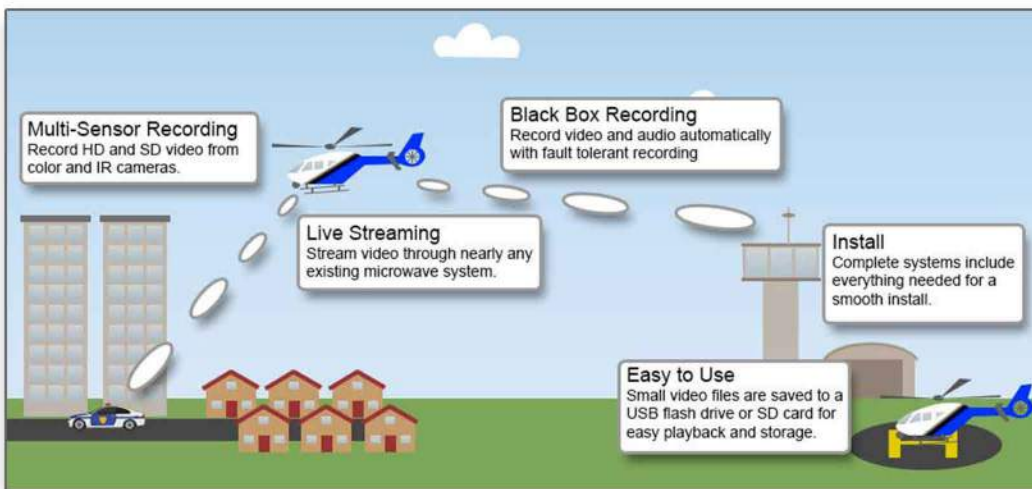

WORK FLOW

RUGGED VIDEO

Rugged Video LLC
10555 N. Port Washington Rd.
Mequon, WI 53092
USA

(414) 399-3370
www.ruggedvid.com